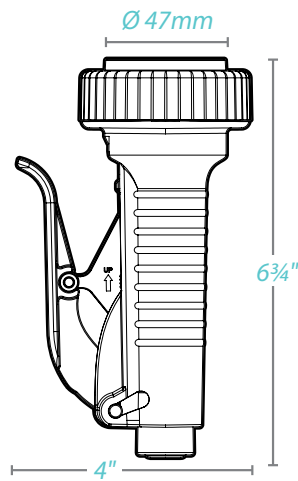

12, 16, 20, 24 or 32 fl oz bottle sizes with 47mm threads

\* FIFO Bottles is a registered trademark of FIFO Innovations

# ASEPT PORTION PUMP

## Specifications

Part #	Description	Model	Dimensions (w x d x h)
300117	Single Portion Pump System, 16 oz	CG02-S16	5 x 5 x 15 3/4
300226	Single Portion Pump System, 24 oz	CG02-S24	5 x 5 x 15 3/4
300118	Double Portion Pump System, 16 oz	CG02-2S16	9 x 5 x 15 3/4
300222	Double Portion Pump System, 24 oz	CG02-2S24	9 x 5 x 15 3/4
300119	Triple Portion Pump System, 16 oz	CG02-3S16	13 x 5 x 15 3/4
300223	Triple Portion Pump System, 24 oz	CG02-3S24	13 x 5 x 15 3/4
300120	Quadruple Portion Pump System, 16 oz	CG02-4S16	17 x 5 x 15 3/4
300224	Quadruple Portion Pump System, 24 oz	CG02-4S24	17 x 5 x 15 3/4
300131	Quintuple Portion Pump System, 16 oz	CG02-5S16	17 x 5 x 15 3/4
300225	Quintuple Portion Pump System, 24 oz	CG02-5S24	17 x 5 x 15 3/4