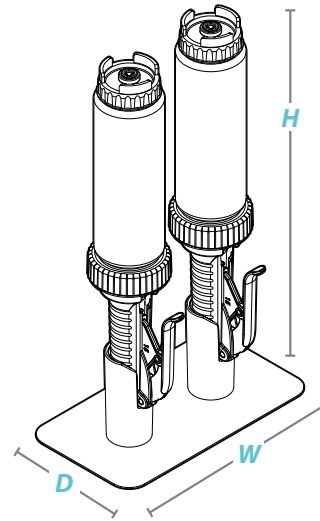

12, 16, 20, 24 or 32 fl oz bottle sizes with 47mm threads

\* FIFO Bottles is a registered trademark of FIFO Innovations

## Specifications

Part #	Description	Model	Dimensions (w x d x h)
300117	Single Portion Pump System, 16 oz	CG02-S16	5 x 5 x 15 3/4
300226	Single Portion Pump System, 24 oz	CG02-S24	5 x 5 x 15 3/4
300118	Double Portion Pump System, 16 oz	CG02-2S16	9 x 5 x 15 3/4
300222	Double Portion Pump System, 24 oz	CG02-2S24	9 x 5 x 15 3/4
300119	Triple Portion Pump System, 16 oz	CG02-3S16	13 x 5 x 15 3/4
300223	Triple Portion Pump System, 24 oz	CG02-3S24	13 x 5 x 15 3/4
300120	Quadruple Portion Pump System, 16 oz	CG02-4S16	17 x 5 x 15 3/4
300224	Quadruple Portion Pump System, 24 oz	CG02-4S24	17 x 5 x 15 3/4
300131	Quintuple Portion Pump System, 16 oz	CG02-5S16	17 x 5 x 15 3/4
300225	Quintuple Portion Pump System, 24 oz	CG02-5S24	17 x 5 x 15 3/4